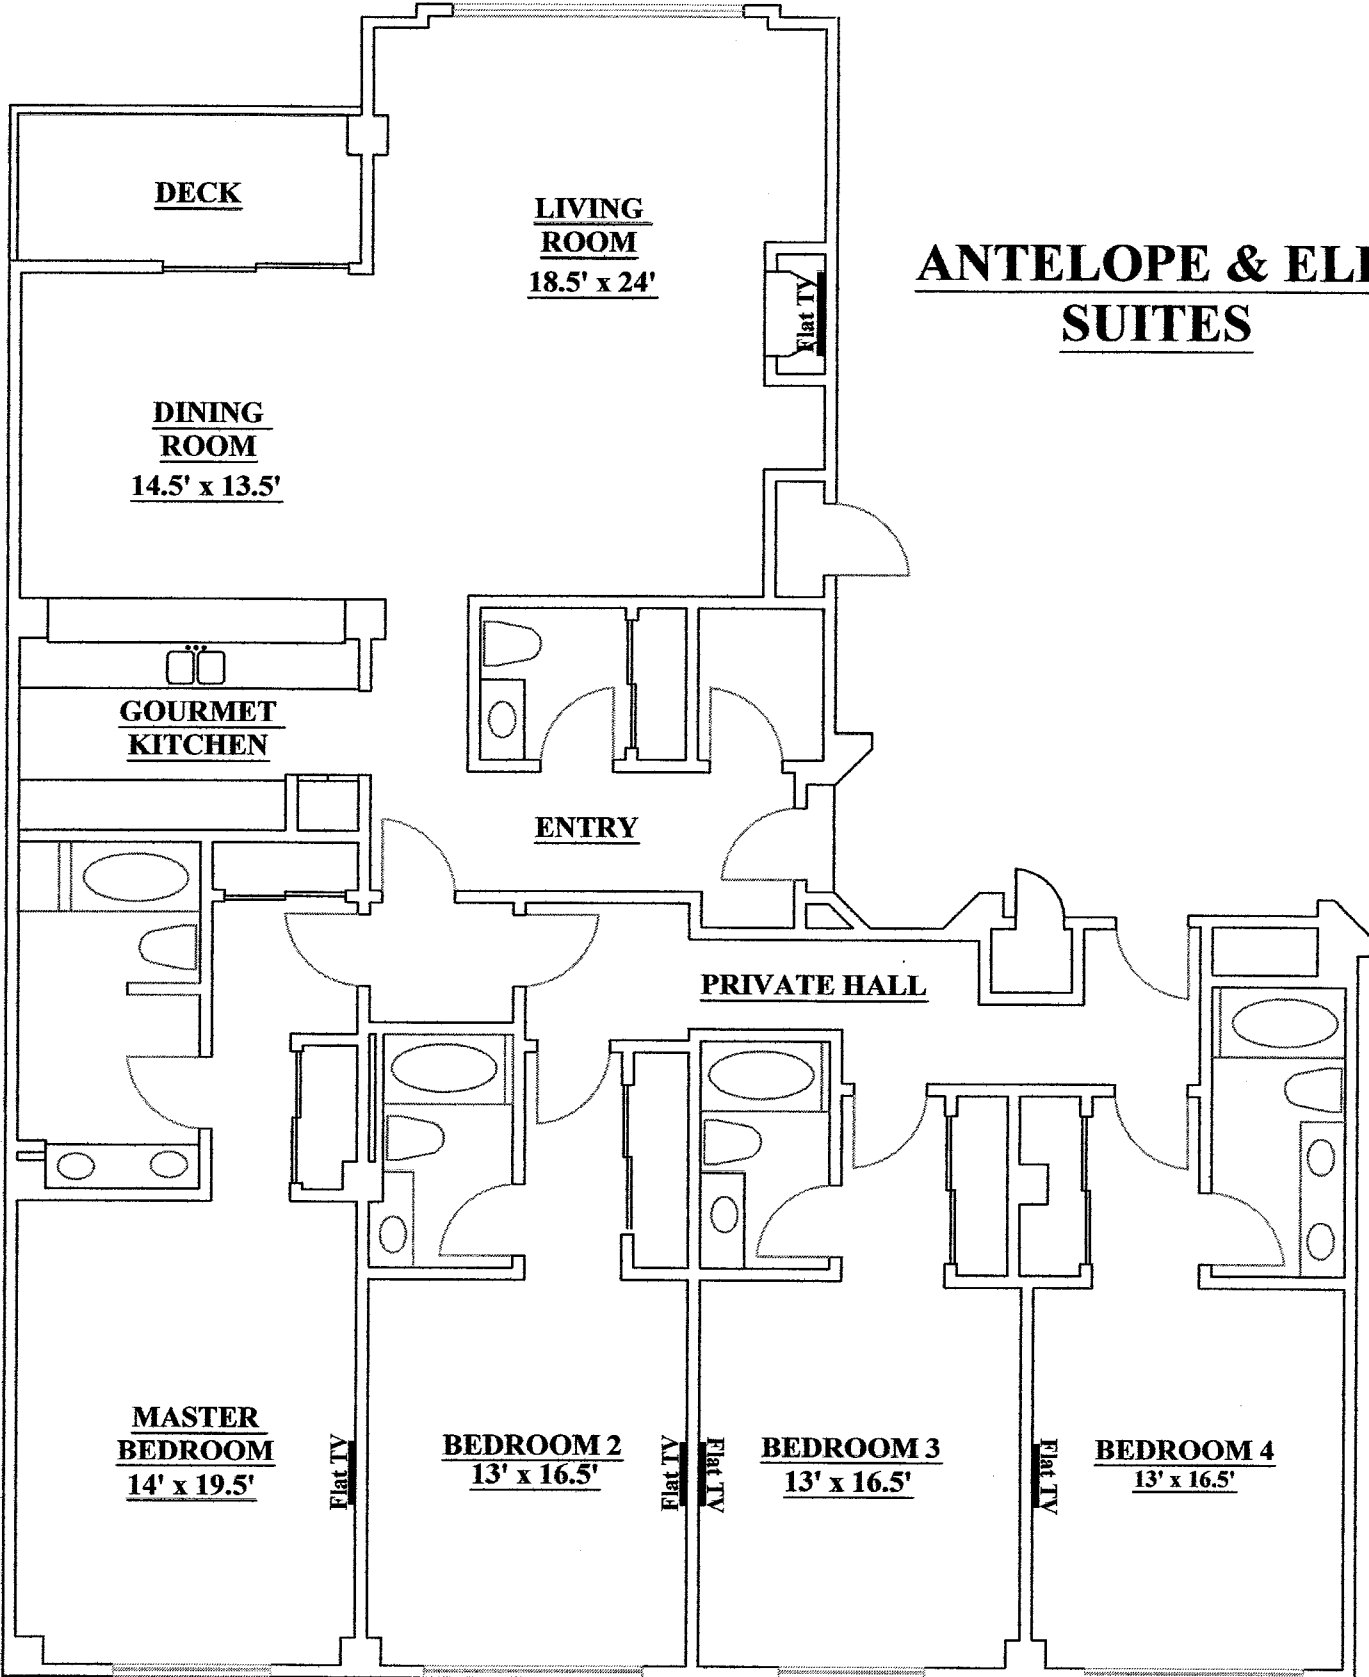

**ANTELOPE & ELK
SUITES**

DECK

LIVING ROOM
18.5' x 24'

Flat TV

DINING ROOM
14.5' x 13.5'

GOURMET KITCHEN

ENTRY

PRIVATE HALL

MASTER BEDROOM
14' x 19.5'

Flat TV

BEDROOM 2
13' x 16.5'

Flat TV

BEDROOM 3
13' x 16.5'

Flat TV

BEDROOM 4
13' x 16.5'

Flat TV